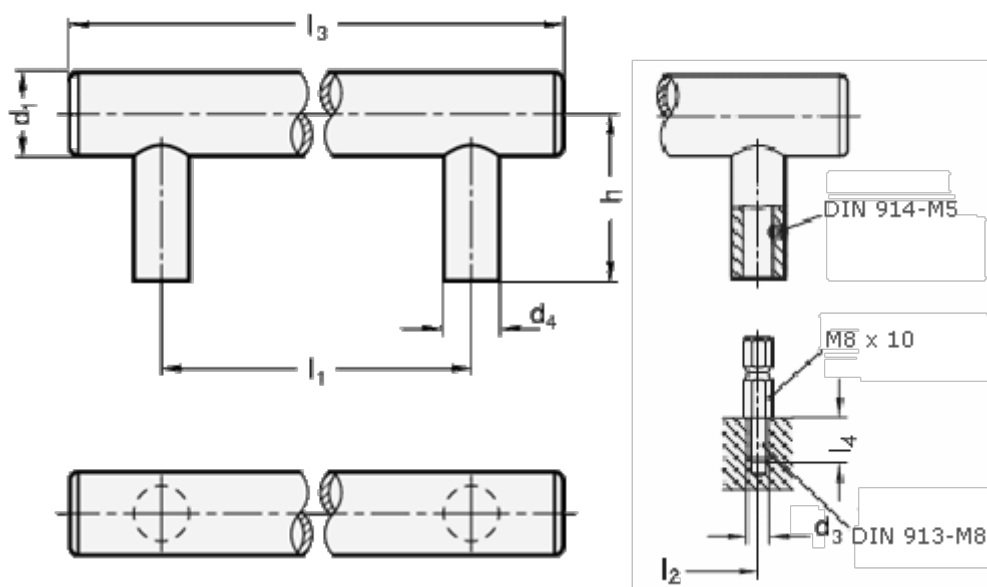

Article number: 20666730M8300E

Description: E+G St. steel tubular handle GN 666.7-30-M8-300-E
E - with stainless steel cap, mountet from the front

Measures

d1	= 30
d3	= M8
d4	= 20
h	= 60
l1 +/-0.5	= 300
l2	= 300
l3	= 365
l4	= 15

t min = 15